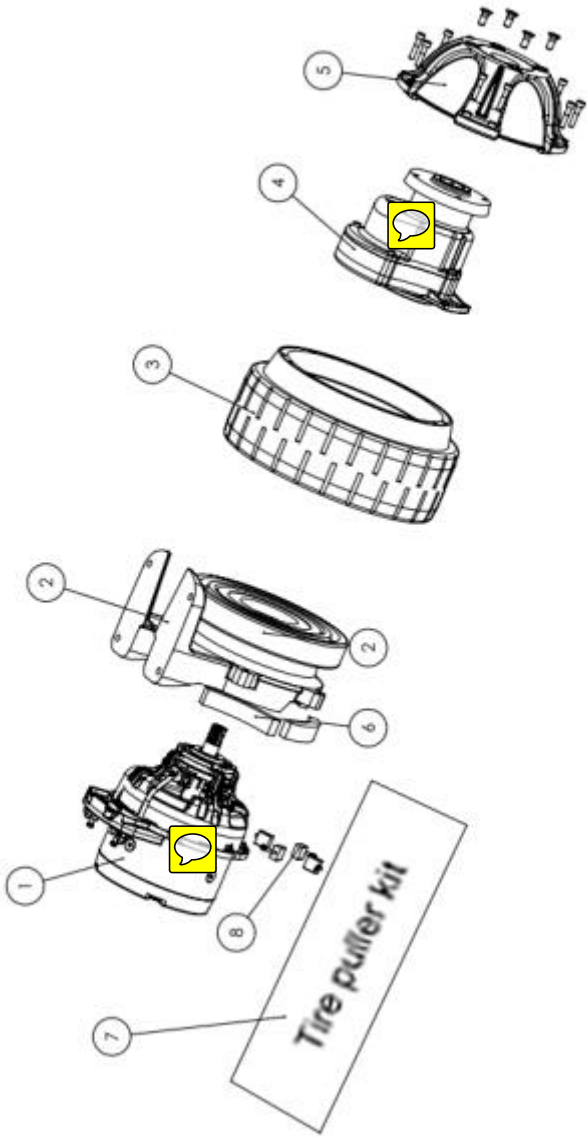

### Wheel hub drive (01178610)

Pos.	Part No.	Material number	Description	Qty.	Unit	Remarks
1	--- 		Spare part on request	1		Motor
2	03502530	03502530	Wheelmount	1	PC	contents: Support and ball bearing
3	01113840	01113840	Wheel	1	PC	
4	--- 		Spare part on request	1		Gear box
5	03502350	03502350	Housing cover	1	PC	
6	---		Spare part on request	1		Air filter
7	03502210	03502210	Mounting tool set	1	PC	
8	00876670	00876670	Carbon brush	4	PC	